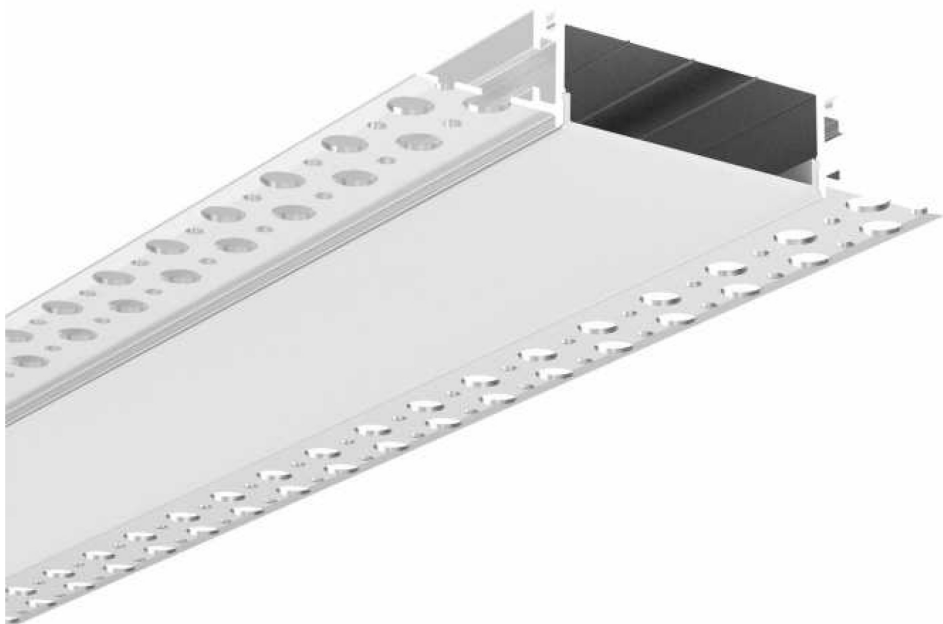

OCH-083R

Date: _____ Project: _____ Type: _____

Ordering Guide:

| Series | Series | Length | Lens |
|--------|--------|----------------------------|-----------------|
| OCH | 083R | CC (Specify custom length) | OM (Opal Matte) |

Features:

- 6063-T5 Aircraft Aluminum
- Mud-in channel
- Custom Lengths Available

Included Accessories:

End Caps