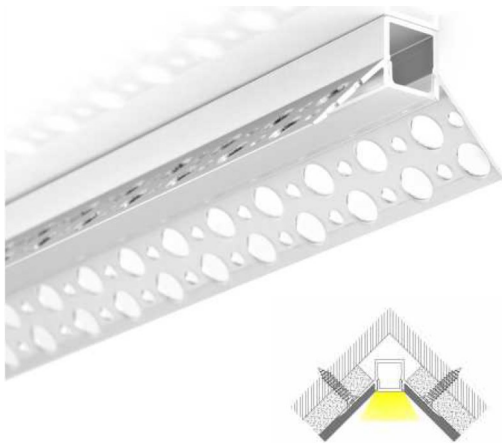

OCH-069R/070R

Date: _____ Project: _____ Type: _____

Ordering Guide:

Series		Series		Length		Lens
OCH	-		-		-	
		069R		CC (Specify custom length)		OM (Opal Matte)
		070R				BL (Black)

Included Accessories:

End Caps

Opal matte lens
Black lens (shown)

Features:

- 6063-T5 Aircraft Aluminum
- Mud-in corner bead channel
- Custom Lengths Available

OCH-069R

OCH-070R