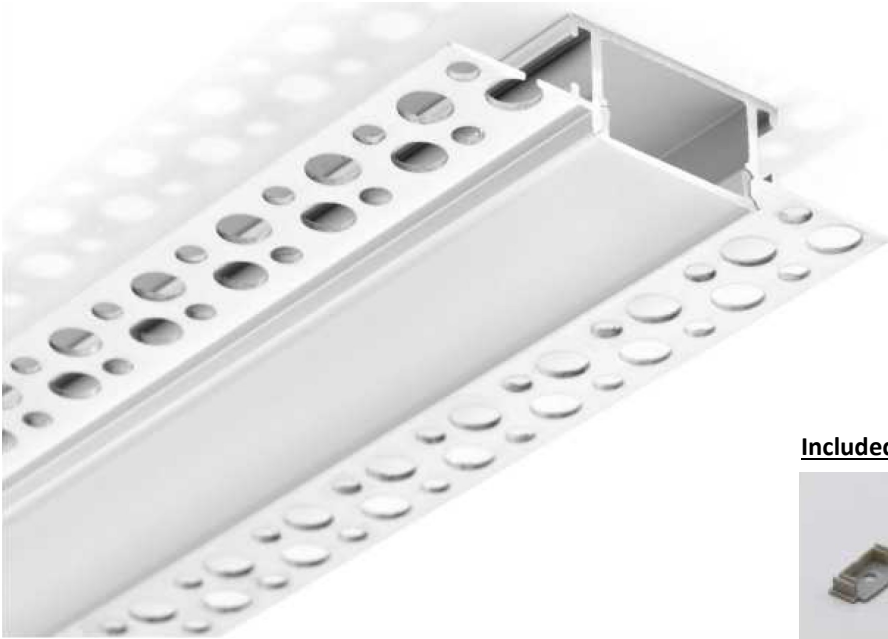

OCH-071

Date: Project: Type:

Ordering Guide:

Series		Series		Length		Lens
OCH	-	071	-	<input type="text"/>	-	OM
				CC (Specify custom length)		FR (Frosted)

- Features:**
- 6063-T5 Aircraft Aluminum
 - Mud-in channel
 - Custom Lengths Available

Included Accessories:

End Caps
Opal matte lens
Black lens (shown)