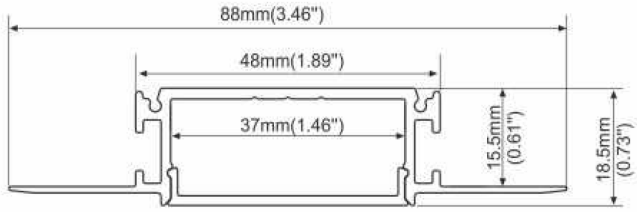

OCH-081R

Date: Project: Type:

Ordering Guide:

Series	Series	Length	Lens
OCH	081R	<input type="text"/>	OM
		CC (Specify custom length)	OM (Opal Matte)

Features:

- 6063-T5 Aircraft Aluminum
- Indoor/Outdoor
- Custom Lengths Available

Included Accessories:

End Caps

90° corner connector

90° outside connector

90° inside connector