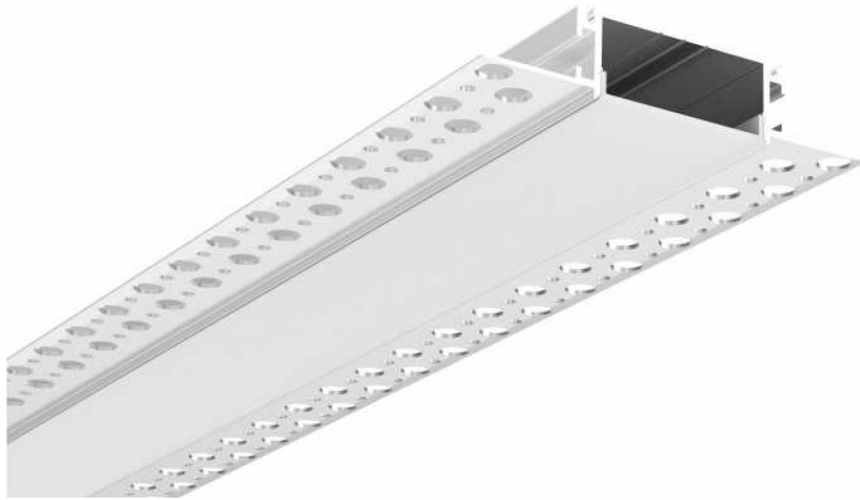

OCH-081R

Date: Project: Type:

Ordering Guide:

Series	Series	Length	Lens
OCH	081R	<input type="text"/>	OM
		CC (Specify custom length)	OM (Opal Matte)

Features:

- 6063-T5 Aircraft Aluminum
- Indoor/Outdoor
- Custom Lengths Available

Included Accessories:

End Caps

90° corner connector

90° outside connector

90° inside connector