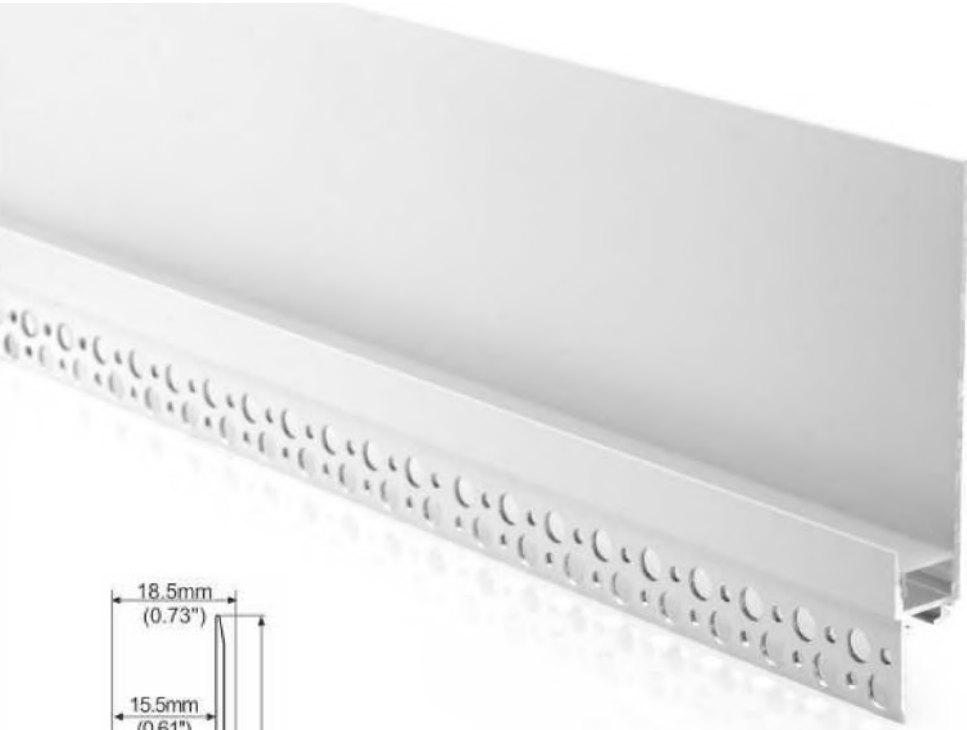

OCH-085

Date: _____ Project: _____ Type: _____

Ordering Guide:

Series	-	Series	-	Length	-	Lens
OCH	-	085	-	CC (Specify custom length)	-	FR (Frosted)

Features:

- 6063-T5 Aircraft Aluminum
- Mud-in channel
- Indoor/Outdoor
- Custom Lengths Available

Included Accessories:

End Caps