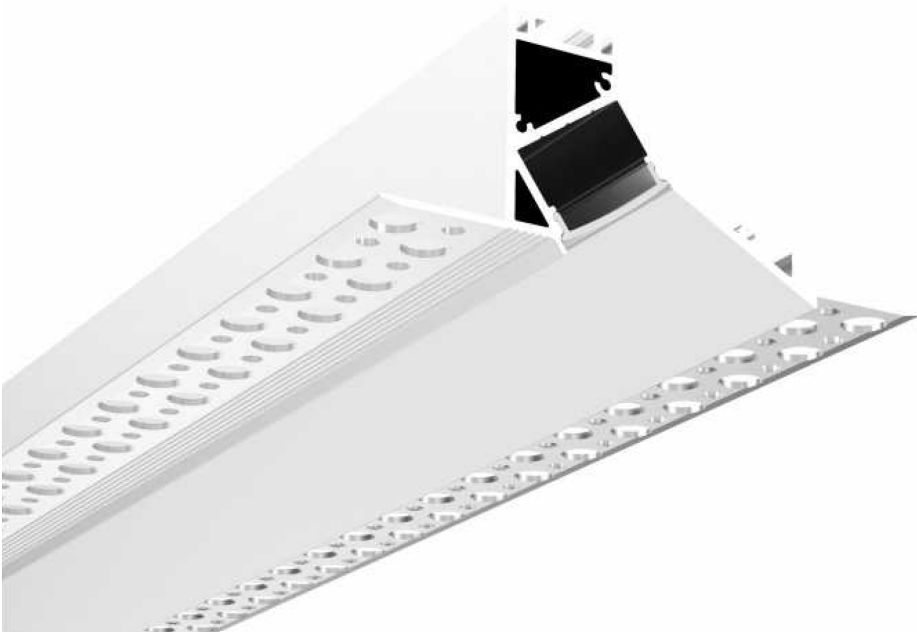

OCH-126

Date: _____ Project: _____ Type: _____

Ordering Guide:

Series	Series	Length	Lens
OCH	126	CC (Specify custom length)	FR (Frosted)

Features:

- 6063-T5 Aircraft Aluminum
- Asymmetrical mud-in channel
- Custom Lengths Available

Included Accessories:

End Caps