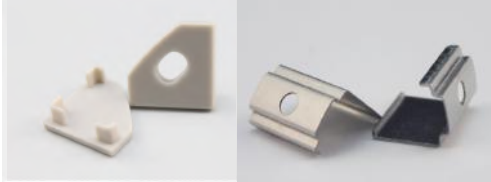

OCH-45

Date: _____ Project: _____ Type: _____

Ordering Guide:

Series	Series	Length	Lens
OCH	45	4 (4 foot) CC (Specify custom length)	CL (Clear) FR (Frosted) OM (Opal Matte)

Features:

- 6063-T5 Aircraft Aluminum
- Indoor/Outdoor
- Custom Lengths Available

Included Accessories:

Aluminum End Caps Mounting Clips