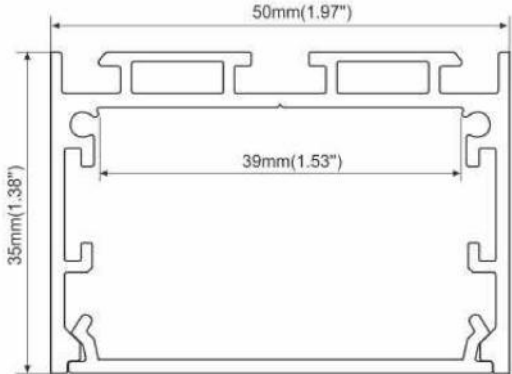

OCH-046R

Date: Project: Type:

Ordering Guide:

Series	-	Series	-	Length	-	Lens
OCH	-	046R	-	<input type="text"/>	-	FR
				CC (Specify custom length)		FR (Frosted)

Features:

- 6063-T5 Aircraft Aluminum
- Indoor/Outdoor
- Connectable
- Custom Lengths Available

Included Accessories

Aluminum End Caps Mounting Clips

Optional Accessories

180° Connectors 90° Connector Inside 90° Connector
 90° Channel Connector 90° IL Channel Connector "T" Channel Connector
 "X" Channel Connector Suspension Wire