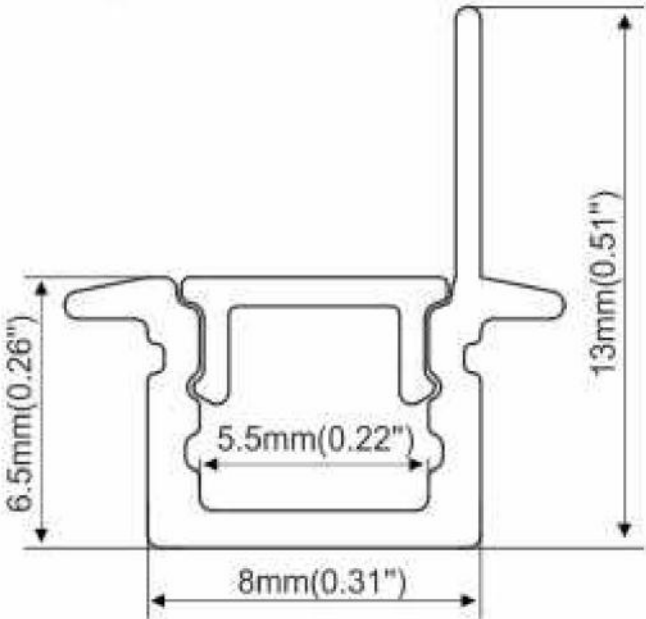

OCH-135

Date: Project: Type:

Ordering Guide:

Series		Series		Length		Lens
OCH	-	135	-	[Grey Box]	-	OM
				CC (Specify custom length)		OM (Opal Matte)

Features:

- 6063-T5 Aircraft Aluminum
- Indoor/Outdoor
- Recessed mount
- Custom Lengths Available

Included Accessories

End Caps