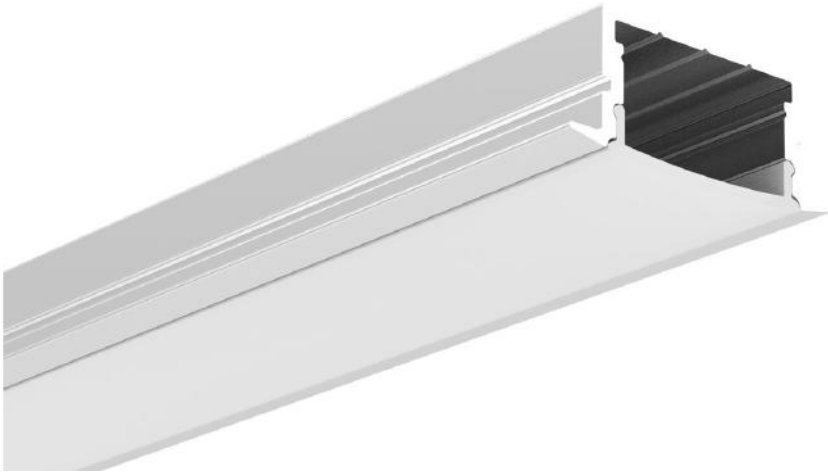

OCH-SWF

Date: _____ Project: _____ Type: _____

Ordering Guide:

Series	Series	Length	Lens
OCH	SWF	4 (4 foot) CC (Specify custom length)	CL (Clear) FR (Frosted) OM (Opal Matte)

- Features:**
- 6063-T5 Aircraft Aluminum
 - Indoor/Outdoor
 - Custom Lengths Available

Included Accessories:

End Caps