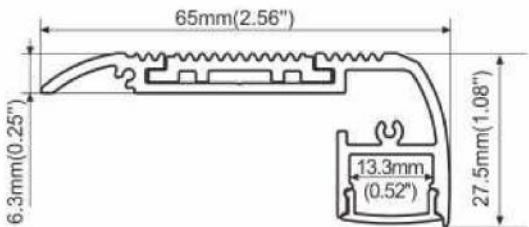

# OCH-024

Date: \_\_\_\_\_ Project: \_\_\_\_\_ Type: \_\_\_\_\_

**Ordering Guide:**

Series		Series		Length		Lens
OCH	-	024R 024R1	-	CC (Specify custom length)	-	FR (Frosted) OM (Opal Matte)

**Included Accessories**

**Features:**

- 6063-T5 Aircraft Aluminum
- Bullnose step channel
- Custom Lengths Available

OCH-024R

OCH-024R1