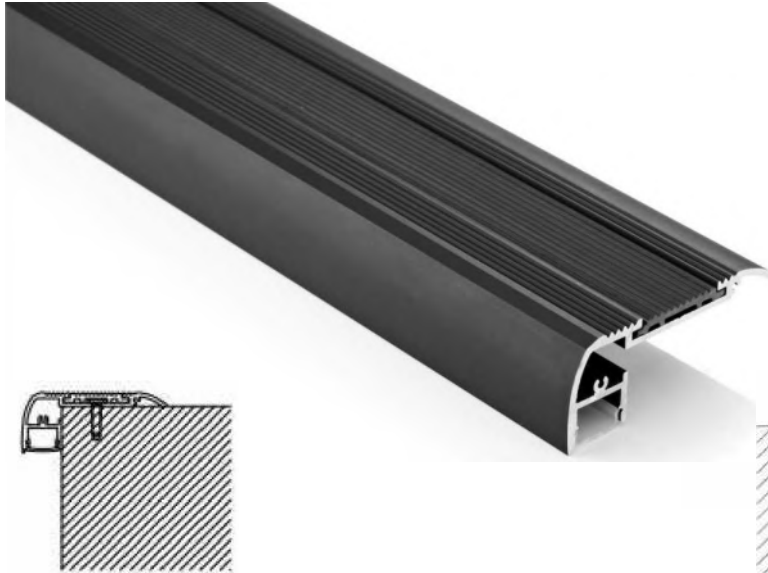

# OCH-024

Date: \_\_\_\_\_ Project: \_\_\_\_\_ Type: \_\_\_\_\_

**Ordering Guide:**

Series		Series		Length		Lens
OCH	-	024R 024R1	-	CC (Specify custom length)	-	FR (Frosted) OM (Opal Matte)

**Included Accessories**

**Features:**

- 6063-T5 Aircraft Aluminum
- Bullnose step channel
- Custom Lengths Available

OCH-024R

OCH-024R1