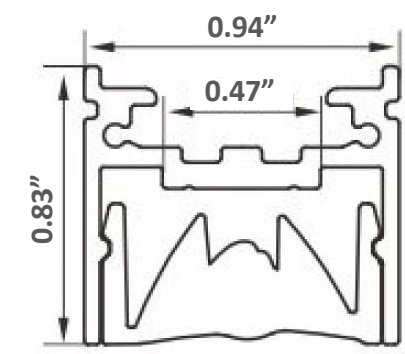

# OCH-141

Date:  Project:  Type:

**Ordering Guide:**

Series		Series		Length		Lens
OCH	-	141	-	<input type="text"/>	-	WG
				CC (Specify custom length)		WG (Wall Graze)

**Features:**

- 6063-T5 Aircraft Aluminum
- Indoor/Outdoor
- Wall grazing channel
- Custom Lengths Available

**Included Accessories:**

End Caps

Mounting Clips