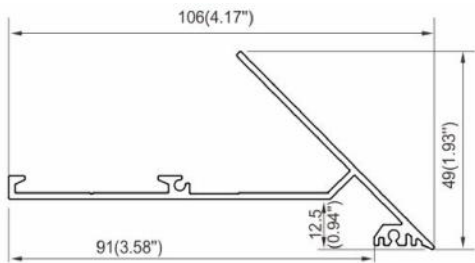

**Features:**

- 6063-T5 Aircraft Aluminum
- Surface mount
- Custom Lengths Available

**Mounting Options**

**Included Accessories**

End Caps

Mounting clips

**Optional Accessories**

"-A" mounting channel

"-B" knife-edge channel