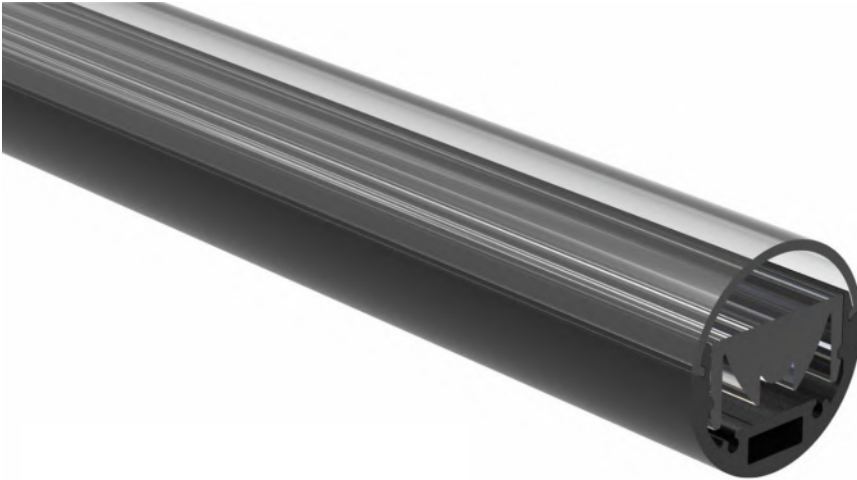

# OCH-142

Date: \_\_\_\_\_ Project: \_\_\_\_\_ Type: \_\_\_\_\_

**Ordering Guide:**

Series	Series	Length	Channel Finish	Lens
OCH	142	CC (Specify custom length)	AL (Aluminum) BL (Black)	CL (Clear) OM (Opal Matte)

**Features:**

- 6063-T5 Aircraft Aluminum
- Surface mount
- Custom Lengths Available

**Mounting Options**

**Included Accessories**

End Caps

Mounting clips

**Optional Accessories**

"-A" mounting channel

"-B" knife-edge channel