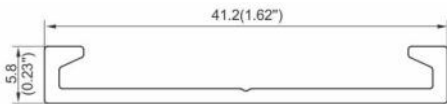

**Features:**

- 6063-T5 Aircraft Aluminum
- Surface mount
- Custom Lengths Available

**Mounting Options**

**Included Accessories**

End Caps

Mounting clips

**Optional Accessories**

"-A" mounting channel

"-B" knife-edge channel