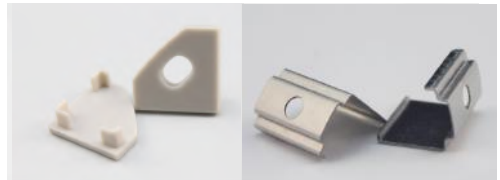

OCH-45

Date: _____ Project: _____ Type: _____

Ordering Guide:

Series	Series	Length	Lens
OCH	45	4 (4 foot) CC (Specify custom length)	CL (Clear) FR (Frosted) OM (Opal Matte)

Features:

- 6063-T5 Aircraft Aluminum
- Indoor/Outdoor
- Custom Lengths Available

Included Accessories:

Aluminum End Caps Mounting Clips