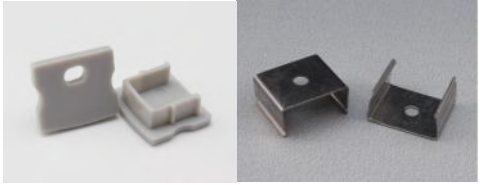

OCH-DCS

Date: _____ Project: _____ Type: _____

Ordering Guide:

Series		Series		Length		Lens
OCH	-	DCS	-	4 (4 foot) CC (Specify custom length)	-	CL (Clear) FR (Frosted) OM (Opal Matte)

Features:

- 6063-T5 Aircraft Aluminum
- Indoor/Outdoor
- Custom Lengths Available

Included Accessories:

End Caps Mounting Clips

Optional Accessories:

OCH-CLIP-RC