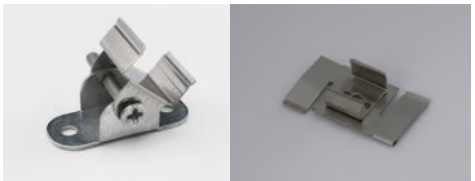

OCH-SCS

Date: _____ Project: _____ Type: _____

Ordering Guide:

Series		Series		Length		Lens
OCH	-	SCS	-		-	
				4 (4 foot)		CL (Clear)
				CC (Specify custom length)		FR (Frosted)
						OM (Opal Matte)

Features:

- 6063-T5 Aircraft Aluminum
- Indoor/Outdoor
- Custom Lengths Available

Included Accessories:

End Caps Mounting Clips

Optional Accessories:

OCH-CLIP-RC OCH-CLIP-TBAR
Finishes: Aluminum, White, Black