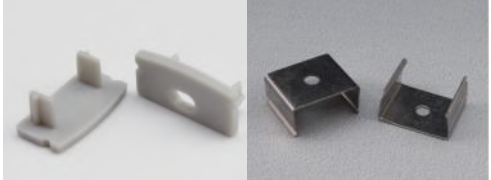

OCH-SCS

Date: _____ Project: _____ Type: _____

Ordering Guide:

Series		Series		Length		Lens
OCH	-	SCS	-		-	
				4 (4 foot)		CL (Clear)
				CC (Specify custom length)		FR (Frosted)
						OM (Opal Matte)

Features:

- 6063-T5 Aircraft Aluminum
- Indoor/Outdoor
- Custom Lengths Available

Included Accessories:

End Caps Mounting Clips

Optional Accessories:

OCH-CLIP-RC OCH-CLIP-TBAR
Finishes: Aluminum, White, Black