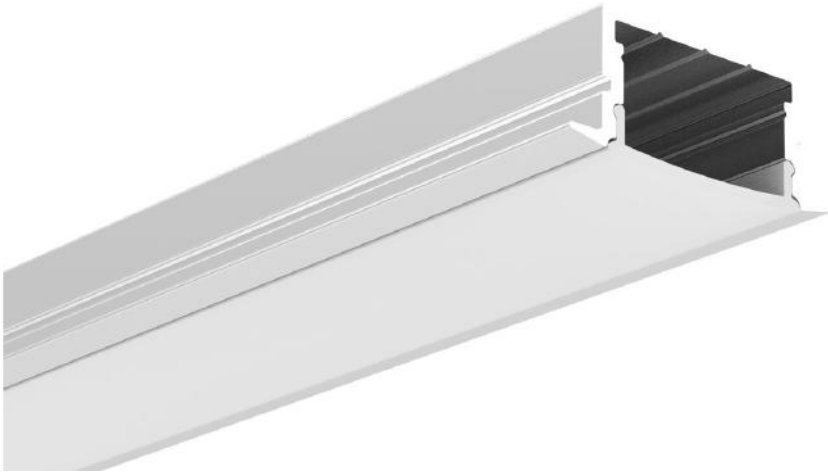

### Ordering Guide:

Series	Series	Length	Lens
OCH	SWF	4 (4 foot) CC (Specify custom length)	CL (Clear) FR (Frosted) OM (Opal Matte)

- Features:**
- 6063-T5 Aircraft Aluminum
  - Indoor/Outdoor
  - Custom Lengths Available