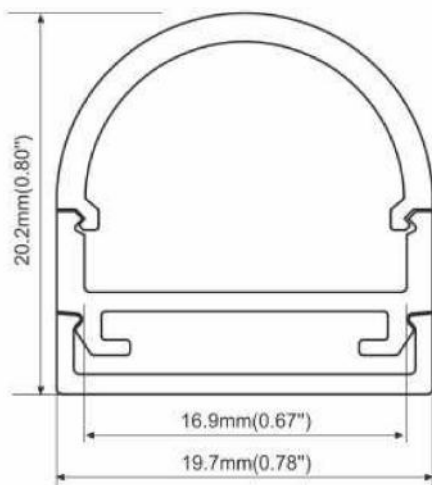

Included Accessories