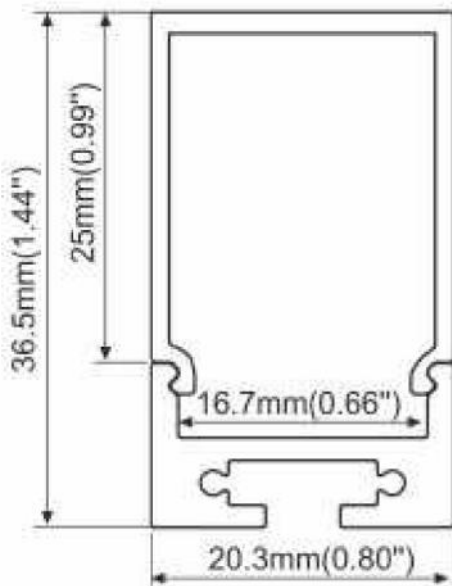

OCH-029

Date: _____ Project: _____ Type: _____

Ordering Guide:

Series		Series		Length		Lens
OCH	-	029	-	_____	-	OM
				CC (Specify custom length)		OM (Opal Matte)

Features:

- 6063-T5 Aircraft Aluminum
- Indoor/Outdoor
- Pendant/surface Mount
- Custom Lengths Available

Included Accessories

End Caps

Optional Accessories

Suspension Wire

Surface mount clip