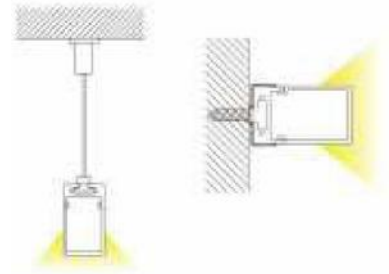

OCH-029

Date: _____ Project: _____ Type: _____

Ordering Guide:

Series		Series		Length		Lens
OCH	-	029	-	_____	-	OM
				CC (Specify custom length)		OM (Opal Matte)

Features:

- 6063-T5 Aircraft Aluminum
- Indoor/Outdoor
- Pendant/surface Mount
- Custom Lengths Available

Included Accessories

End Caps

Optional Accessories

Suspension Wire

Surface mount clip