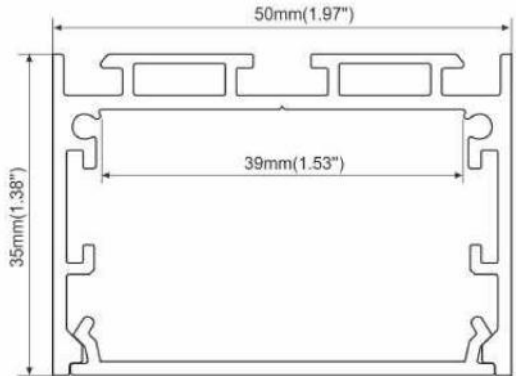

OCH-046R

Date: Project: Type:

Ordering Guide:

Series	-	Series	-	Length	-	Lens
OCH	-	046R	-	<input type="text"/>	-	FR
				CC (Specify custom length)		FR (Frosted)

Features:

- 6063-T5 Aircraft Aluminum
- Indoor/Outdoor
- Connectable
- Custom Lengths Available

Included Accessories

Aluminum End Caps Mounting Clips

Optional Accessories

180° Connectors 90° Connector Inside 90° Connector

90° Channel Connector 90° IL Channel Connector "T" Channel Connector

"X" Channel Connector Suspension Wire