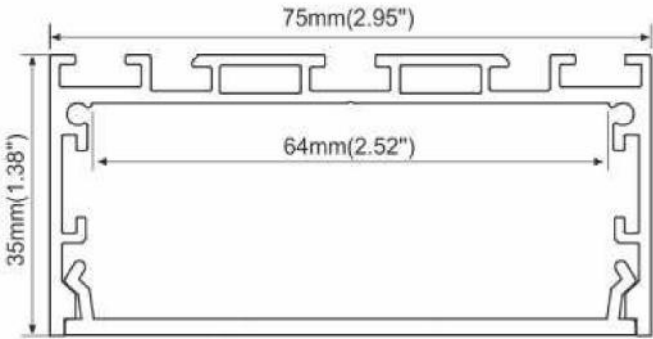

OCH-048R1

Date: _____ Project: _____ Type: _____

Ordering Guide:

Series	-	Series	-	Length	-	Lens
OCH	-	048R1	-	CC (Specify custom length)	-	FR (Frosted)

Features:

- 6063-T5 Aircraft Aluminum
- Indoor/Outdoor
- Connectable
- Custom Lengths Available

Included Accessories

Aluminum End Caps Mounting Clips

Optional Accessories

180° Connectors 90° Connector Inside 90° Connector
 90° Channel Connector 90° IL Channel Connector "T" Channel Connector
 "X" Channel Connector Suspension Wire