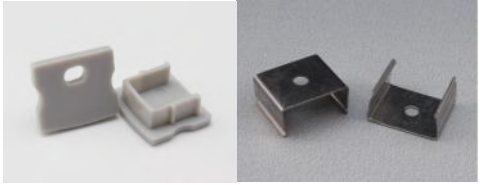

OCH-DCS

Date: Project: Type:

Ordering Guide:

Series		Series		Length		Lens
OCH	-	DCS	-	<input type="text"/>	-	<input type="text"/>
				4 (4 foot)		CL (Clear)
				CC (Specify custom length)		FR (Frosted)
						OM (Opal Matte)

Features:

- 6063-T5 Aircraft Aluminum
- Indoor/Outdoor
- Custom Lengths Available

Included Accessories:

End Caps Mounting Clips

Optional Accessories:

OCH-CLIP-RC