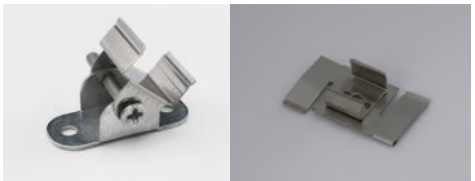

OCH-SCS

Date: _____ Project: _____ Type: _____

Ordering Guide:

Series		Series		Length		Lens
OCH	-	SCS	-	<input type="text"/>	-	<input type="text"/>
				4 (4 foot)		CL (Clear)
				CC (Specify custom length)		FR (Frosted)
						OM (Opal Matte)

Features:

- 6063-T5 Aircraft Aluminum
- Indoor/Outdoor
- Custom Lengths Available

Included Accessories:

End Caps Mounting Clips

Optional Accessories:

OCH-CLIP-RC OCH-CLIP-TBAR
Finishes: Aluminum, White, Black