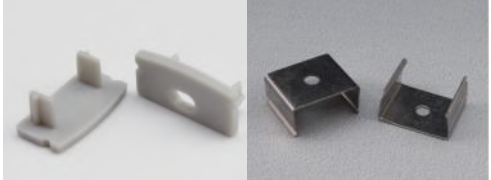

OCH-SCS

Date: _____ Project: _____ Type: _____

Ordering Guide:

Series		Series		Length		Lens
OCH	-	SCS	-	<input type="text"/>	-	<input type="text"/>
				4 (4 foot)		CL (Clear)
				CC (Specify custom length)		FR (Frosted)
						OM (Opal Matte)

Features:

- 6063-T5 Aircraft Aluminum
- Indoor/Outdoor
- Custom Lengths Available

Included Accessories:

End Caps Mounting Clips

Optional Accessories:

OCH-CLIP-RC OCH-CLIP-TBAR
Finishes: Aluminum, White, Black