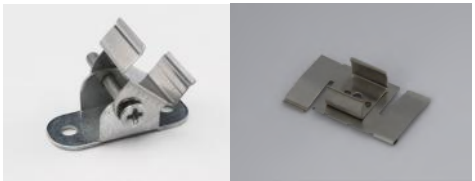

# OCH-SWC

Date:  Project:  Type:

**Ordering Guide:**

Series		Series		Length		Lens
OCH	-	SWC	-	<input type="text"/>	-	<input type="text"/>
				4 (4 foot)		CL (Clear)
				CC (Specify custom length)		FR (Frosted)
						OM (Opal Matte)

- Features:**
- 6063-T5 Aircraft Aluminum
  - Indoor/Outdoor
  - Custom Lengths Available

**Included Accessories:**

End Caps      Mounting Clips

**Optional Accessories:**

APXSWC-CLIP-RC      OCH-CLIP-TBAR  
Finishes: Aluminum, White, Black