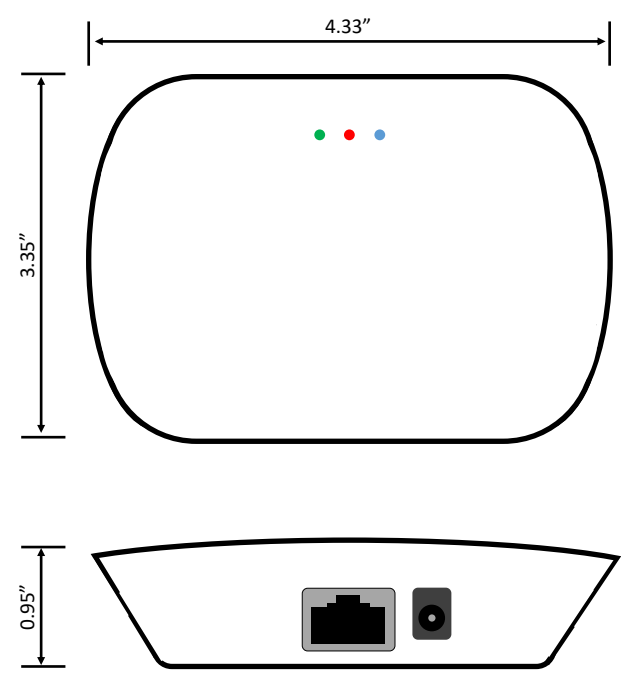

HUE-WIFI-HUB

Date: Project: Type:

Ordering Guide:

Series
HUE - WIFI - HUB

Green LED indicator: Power on
Red LED indicator: Paired
Blue LED indicator: WIFI connected

Note: Drawings not to scale.

Model Number	HUE-WIFI-HUB
Output	RF signal
Operating Temperature	32°-104° F
Operation frequency	2.4G