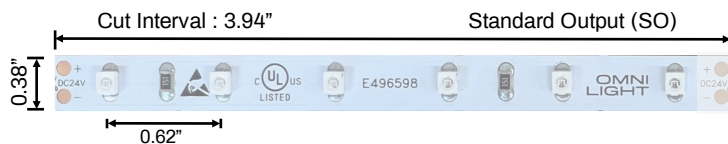

Hue Color Series

Static colors : IP65

Date: _____ Project: _____ Type: _____

Model Number	HUE-XX-SO	
Wavelength/Kelvin	● Red	617-627nm
	● Green	512-522nm
	● Blue	461-471nm
	● Lava	1,650K
	● Frozen	28,000K
Watts/foot	1.52	
Cut section length	3.94	
Diode spacing (pitch) O.C.	0.62"	
Diodes per foot	18	
Maximum run length	35'	

HUEWL-LAVA-SO is certified wildlife friendly

Ordering Guide:

Series	CCT	Output/Foot	Length
HUEWL (IP65)	RD (Red) GR (Green) BL (Blue) LAVA (1650K) FROZEN (28000K)	SO (1.52 watts)	16 (full reel - 16.4 feet) 100 (full reel - 100 feet) CC @XX (custom cut, specify footage)