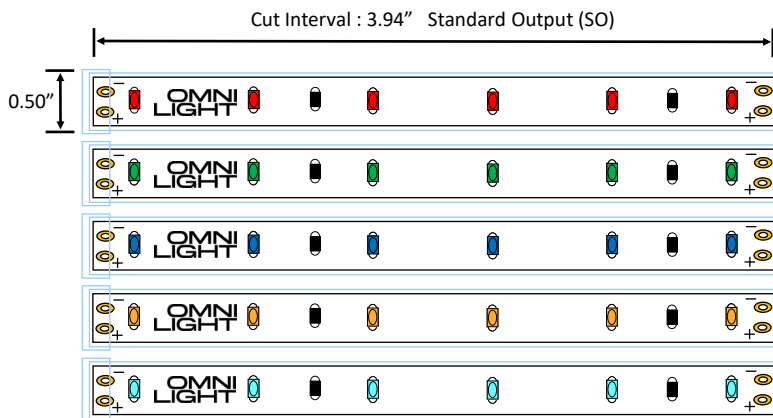

HUE COLORS SERIES

EXTERIOR

Date: _____ Project: _____ Type: _____

Ordering Guide:

Series	-	Color	-	Output/Foot	-	Length
HUEWL	-	RD (Red) GR (Green) BL (Blue) LAVA (1650K) FROZEN (28,000K)	-	SO (1.52watts)	-	16 (full reel - 16.4 feet) CC @XX (custom cut, specify footage)

Features:

- 120° beam angle
- 24 Volt
- Dimmable: ELV,MLV,TRIAC or 0-10V
- Field cuttable
- 50,000 hour life
- 5 year warranty
- IP65

Note: Drawings not to scale.

HUEWL-LAVA-SO-16 has been certified wildlife friendly

Model Number	HUEWL-XX-SO	
Wavelength, Kelvin	Red	617-627nm
	Green	512-522nm
	Blue	461-471nm
	Lava	1650K
	Frozen	28,000K
Watts/foot	1.52	
Cut section length	3.94"	
Diode spacing (pitch) O.C.	0.62"	
Diodes per foot	18	
Maximum run length	35'	

16.4' bulk reels supplied with 24" IP65 lead

Custom cut lengths supplied with 24" soldered lead standard - longer lead can be specified

All Omnilight products are tested and warrantied for use exclusively with Omnilight power supplies