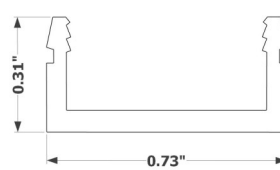

EXT-SNL-4
Shallow aluminum channel
with no lens