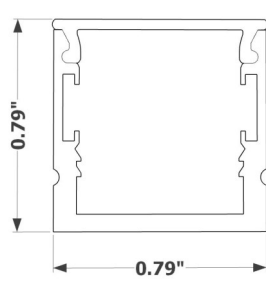

EXT-DWS-4
Deep aluminum channel
with flat opal matte lens