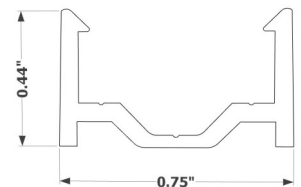

Channels:

EXT-DWC-4
Deep aluminum channel
with raised opal matte lens

EXT-DWS-4
Deep aluminum channel
with flat opal matte lens

EXT-SNL-4
Shallow aluminum channel
with no lens

EXT-PNL-4
Shallow PVC channel with
no lens