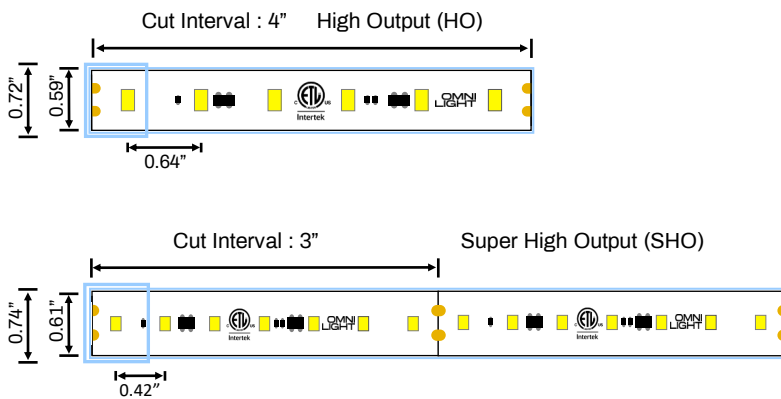

HVR SERIES

INTERIOR/EXTERIOR

Date: _____ Project: _____ Type: _____

Ordering Guide:

Series	CCT	Output/Foot	Length
HVR	24 (2400K) 27 (2700K) 30 (3000K) 35 (3500K) 41 (4100K) 50 (5000K)	HO (4 watts) SHO (6watts)	CC @XX (custom cut, specify footage)

Features:

- 120 Volt Ribbon
- Indoor/Outdoor
- CRI 90+
- Dimmable: ELV
- Constant current
- 50,000 hour life
- 5 year warranty
- IP65

Note: Drawings not to scale.

HVR Series ribbon is not field cuttable. Modifications must be made in our ETL facility. Cut intervals are for layout purposes only & do not include additional length due to endcaps.

Model Number	HVR-XX-HO	HVR-XX-SHO
Lumens/foot	2400K: 260	390
	2700K: 270	430
	3000K: 275	460
	3500K: 300	480
	4000K: 320	500
	5000K: 340	520
Watts/foot	4	6
Power factor	> 0.93	> 0.90
Cut section length	4"	3"
Diode spacing (pitch) O.C.	0.64"	0.42"
Diodes per foot	18	28
Maximum run length	164'	100'

HVR series ribbon comes standard with a 6 foot lead with tinned wires.
For additional options, see the accessories page

HVR SERIES

INTERIOR/EXTERIOR

Date: _____ Project: _____ Type: _____

HVR Series ribbon is 120 volt ribbon, requiring all lengths and connections to be made in our factory in order to maintain ETL listing. Lead times apply.