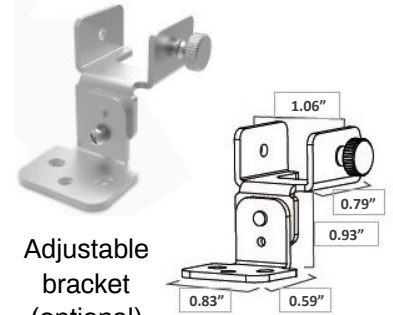

HVR series ribbon comes standard with a 6 foot lead with tinned wires.
For additional options, see the accessories page

HVR SERIES

INTERIOR/EXTERIOR

Date: _____ Project: _____ Type: _____

HVR Series ribbon is 120 volt ribbon, requiring all lengths and connections to be made in our factory in order to maintain ETL listing. Lead times apply.

Accessories:

(all ribbon accessories are assembled on the ribbon in accordance with ETL)

Mounting clips
(included)

6' cord & plug
(optional)

6", 12", 24" ribbon to
ribbon connector
(optional)

Adjustable
bracket
(optional)