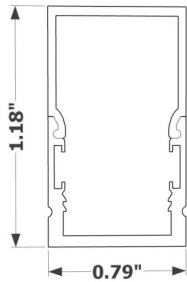

Channels:

EXT-DWC-4
Deep aluminum channel
with raised opal matte lens