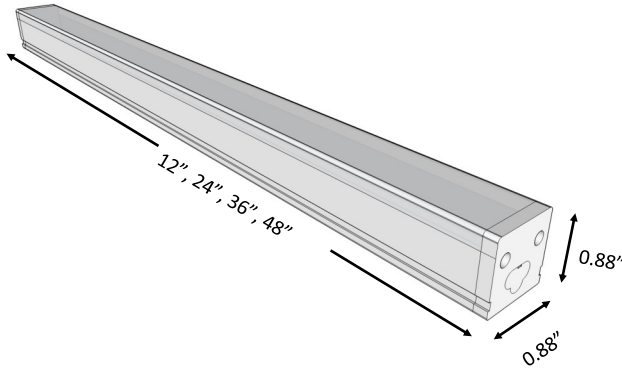

APEX SERIES

INTERIOR

Date: _____ Project: _____ Type: _____

Ordering Guide:

Series	CCT	Length
APX	30 30 (3000K)	12 (12 inches) 24 (24 inches) 36 (36 inches) 48 (48 inches)

Note: Drawings not to scale.

Features:

- 120° beam angle
- 120 Volt
- CRI 90+
- Dimmable: TRIAC
- 50,000 hour life
- 5 year warranty
- IP20

Model Number	APX-30-12	APX-30-24	APX-30-36	APX-30-48
Lumens	3000K 400	800	1200	1600
Watts	6	12	18	22
Maximum run length	70'	70'	70'	70'

Apex light bars supplied with (1) ATA-0, (2) mounting clips & screws, (2) pieces 3M double-stick tape.

Accessories

ATA-0:	Apex to Apex direct connector
ATA-6:	6" Apex to Apex connector
ATA-12:	12" Apex to Apex connector
ATA-24:	24" Apex to Apex connector
ATA-72:	72" Apex to Apex connector
ATP-36:	36" Apex lead with tinned ends
ATPCP-65:	65" Apex lead with plug & switch
ASB-WH	White junction box with switch