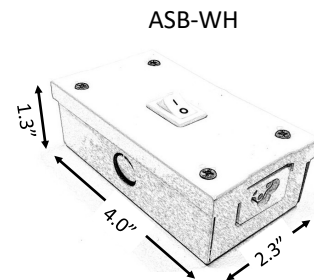

APEX SERIES

INTERIOR

Date: _____ Project: _____ Type: _____

Ordering Guide:

Series	CCT	Length
APX	30 30 (3000K)	12 (12 inches) 24 (24 inches) 36 (36 inches) 48 (48 inches)

Note: Drawings not to scale.

Features:

- 120° beam angle
- 120 Volt
- CRI 90+
- Dimmable: TRIAC
- 50,000 hour life
- 5 year warranty
- IP20

Model Number	APX-30-12	APX-30-24	APX-30-36	APX-30-48
Lumens	3000K 400	800	1200	1600
Watts	6	12	18	22
Maximum run length	70'	70'	70'	70'

Apex light bars supplied with (1) ATA-0, (2) mounting clips & screws, (2) pieces 3M double-stick tape.

Accessories

ATA-0:	Apex to Apex direct connector
ATA-6:	6" Apex to Apex connector
ATA-12:	12" Apex to Apex connector
ATA-24:	24" Apex to Apex connector
ATA-72:	72" Apex to Apex connector
ATP-36:	36" Apex lead with tinned ends
ATPCP-65:	65" Apex lead with plug & switch
ASB-WH	White junction box with switch