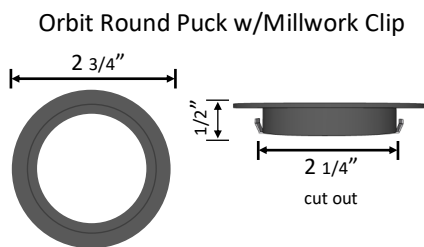

ORBIT SERIES

Date: _____ Project: _____ Type: _____

Ordering Guide:

Series	CCT	Shape	Finish	Clip
ORB	27 (2700K) 30 (3000K) 41 (4100K)	R (Round) S (Square)	WH (White) BK (Black) BN (Brushed Nickel) BZ (Bronze)	MC (Millwork) SC (Spring)