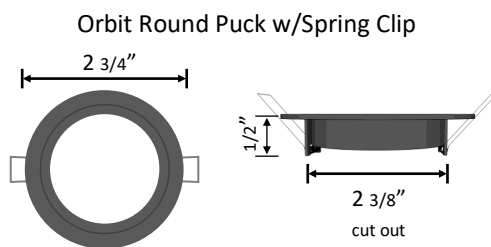

ORBIT SERIES

Date: _____ Project: _____ Type: _____

Ordering Guide:

Series	CCT	Shape	Finish	Clip
ORB	27 (2700K) 30 (3000K) 41 (4100K)	R (Round) S (Square)	WH (White) BK (Black) BN (Brushed Nickel) BZ (Bronze)	MC (Millwork) SC (Spring)

Features:

- 24 Volt
- Damp location rated
- IC rated
- 3 foot lead
- Dimmable:
ELV,MLV,TRIAC or 0-10V
- 50,000 hour life
- 5 year warranty

Note: Drawings not to scale.

Lumens	2700K	375
	3000K	378
	4100K	385
Watts		4