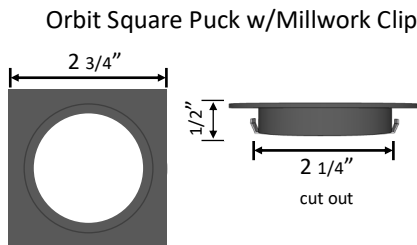

ORBIT SERIES

Date: _____ Project: _____ Type: _____

Ordering Guide:

Series	CCT	Shape	Finish	Clip
ORB	27 (2700K) 30 (3000K) 41 (4100K)	R (Round) S (Square)	WH (White) BK (Black) BN (Brushed Nickel) BZ (Bronze)	MC (Millwork) SC (Spring)