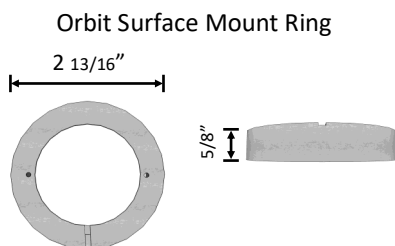

ORBIT SERIES

Date: _____ Project: _____ Type: _____

Ordering Guide:

Series	CCT	Shape	Finish	Clip
ORB	27 (2700K) 30 (3000K) 41 (4100K)	R (Round) S (Square)	WH (White) BK (Black) BN (Brushed Nickel) BZ (Bronze)	MC (Millwork) SC (Spring)

Features:

- 24 Volt
- Damp location rated
- IC rated
- 3 foot lead
- Dimmable:
ELV,MLV,TRIAC or 0-10V
- 50,000 hour life
- 5 year warranty

Note: Drawings not to scale.

Lumens	2700K	375
	3000K	378
	4100K	385
Watts		4