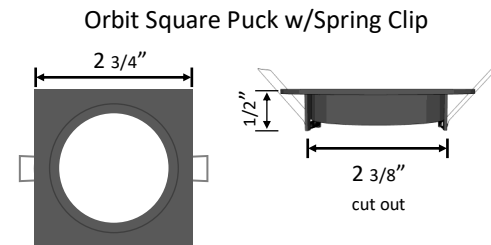

ORBIT SERIES

Date: _____ Project: _____ Type: _____

Ordering Guide:

Series	CCT	Shape	Finish	Clip
ORB	27 (2700K) 30 (3000K) 41 (4100K)	R (Round) S (Square)	WH (White) BK (Black) BN (Brushed Nickel) BZ (Bronze)	MC (Millwork) SC (Spring)