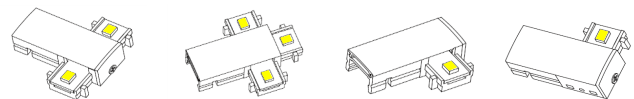

ORION SERIES

INTERIOR

Date: _____ Project: _____ Type: _____

Ordering Guide:

Series	CCT	Length
ORI	30 30 (3000K)	06 (6 1/2 inches) 12 (12 inches)

Features:

- 120° beam angle
- 24 Volt
- Seamless connector system
- Illuminated connectors
- Closet rated
- CRI 90+
- Dimmable: ELV,MLV,TRIAC or 0-10V
- 50,000 hour life
- 5 year warranty
- IP20

Note: Drawings not to scale.

Model Number		ORI-30-06	ORI-30-12
Lumens	3000K	215	465
Watts		2.2	4.4
Maximum run length		21'	21'

Suitable for Installation in the Storage Area of a Clothes Closet
 Convient pour l'installation dans la zone de stockage d'un placard

Orion light bars supplied with (1) OTO-24, (2) mounting clips & screws, (2) pieces 3M double-stick tape. Magnets are integrated in light bar

Accessories

OTP-24:	24" Orion to power supply connector
OTO-3:	3" Orion to Orion connector
OTO-24:	24" Orion to Orion connector
OTO-T:	"T" connector
OTO-X:	"X" connector
OTO-L:	90 degree connector - Left
OTO-R:	90 degree connector - Right