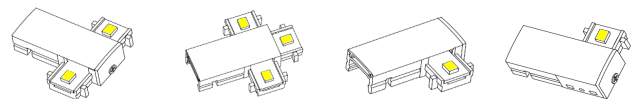

Model Number	ORO-T	ORO-X	OTO-L	OTO-R
Lumen 3000K	59	78	39	39
Watts	0.54	0.72	0.36	0.36

All Omnilight products are tested and warrantied for use exclusively with Omnilight power supplies.