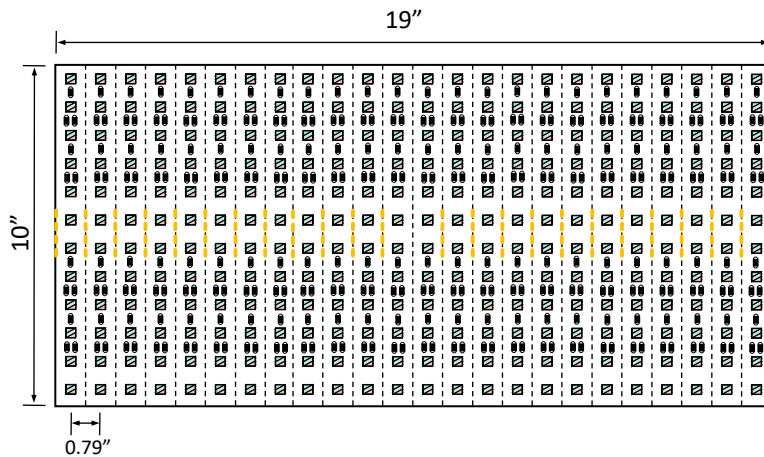

QUBE RGB SERIES

INTERIOR

Date: _____ Project: _____ Type: _____

Ordering Guide:

Features:

- 120° beam angle
- 24 Volt
- Field cuttable
- 50,000 hour life
- 5 year warranty
- IP20

Note: Drawings not to scale.

Model Number	QBE-RGB-HO	
Lumens/square foot	RGB	1920
	Red	435
	Green	1090
	Blue	395
Watts/sheet	65	
Watts/square foot	52	
Cut section length	0.79"	
Diode spacing (pitch) O.C.	0.79"	
Diodes per square foot	230	