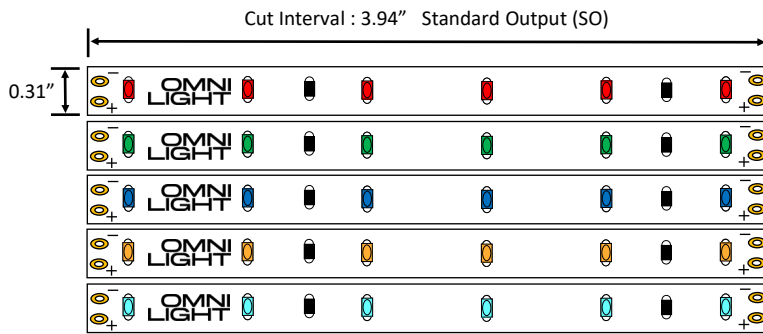

HUE COLORS SERIES

INTERIOR

Date: _____ Project: _____ Type: _____

Ordering Guide:

Series	Color	Output/Foot	Length
HUE	RD (Red) GR (Green) BL (Blue) LAVA (1650K) FROZEN (28,000K)	SO (1.52watts)	16 (full reel - 16.4 feet) 98 (full reel - 98.4 feet) CC @XX (custom cut, specify footage)

Features:

- 120° beam angle
- 24 Volt
- Dimmable: ELV,MLV,TRIAC or 0-10V
- Field cuttable
- 50,000 hour life
- 5 year warranty
- IP20

Note: Drawings not to scale.

Model Number		HUE-XX-SO
Wavelength, Kelvin	Red	617-627nm
	Green	512-522nm
	Blue	461-471nm
	Lava	1650K
	Frozen	28,000K
Watts/foot		1.52
Cut section length		3.94"
Diode spacing (pitch) O.C.		0.62"
Diodes per foot		18
Maximum run length		35'