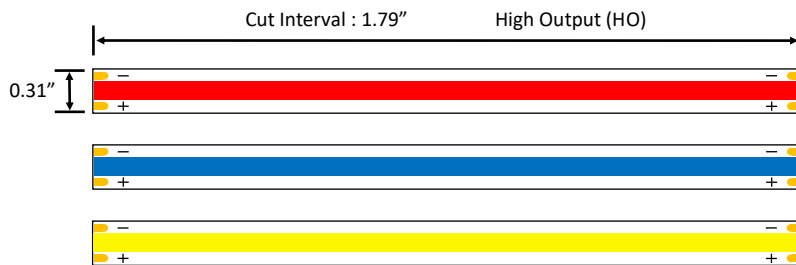

TRUE COLOR SERIES

INTERIOR

Date: _____ Project: _____ Type: _____

Ordering Guide:

Note: Drawings not to scale.

Features:

- 170° beam angle
- 24 Volt
- CRI 90+
- No diode imaging
- Dimmable: ELV,MLV,TRIAC or 0-10V
- Field cuttable
- 50,000 hour life
- 5 year warranty
- IP20

Model Number	TRU-XX-HO	
Lumens/foot	Red	50
	Blue	50
	Yellow	305
Watts/foot	4.27	
Cut section length	1.79"	
Diode spacing (pitch) O.C.	NA	
Diodes per foot	NA	
Maximum run length	22'	

True series ribbon is available in custom cut lengths only.