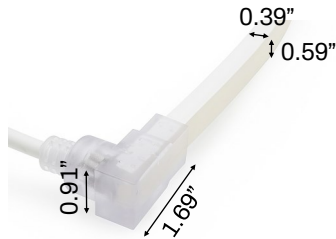

Neon Series

Natatorium Rated : RGB : IP68

Date: Project: Type:

Model Number	NEOP-RGB-SO	
Lumens/foot	RGB	235
Watts/foot		3.05
Cut section length		2.46"
Diode spacing (pitch) O.C.		NA
Diodes per foot		NA
Maximum run length		16'

Natatorium rated Neon series ribbon is top bend only. IP68 products are not field cuttable, all modifications must be made in our facility

Ordering Guide:

Series	CCT	Output/Foot	Length	Mounting
NEOP	RGB	SO (3.05watts)	CC @XX (custom cut, specify footage)	CL1-NP (bottom clip) CH1-NP (Channel) CH2-NP (Channel)

Submersible to 6.5' : Chlorine resistant

All Omnilight products are tested and warrantied for use exclusively with Omnilight power supplies

OL1