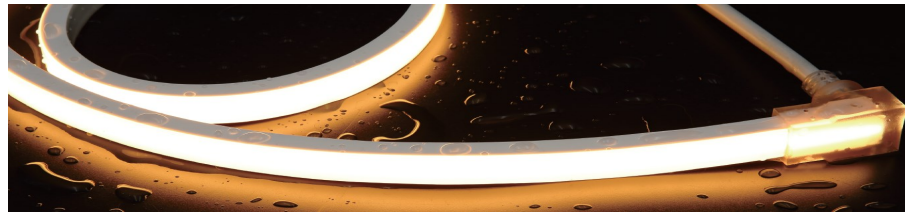

Neon Series

Natatorium Rated : RGB : IP68

Date: Project: Type:

Model Number	NEOP-RGB-SO	
Lumens/foot	RGB	235
Watts/foot		3.05
Cut section length		2.46"
Diode spacing (pitch) O.C.		NA
Diodes per foot		NA
Maximum run length		16'

Natatorium rated Neon series ribbon is top bend only. IP68 products are not field cuttable, all modifications must be made in our facility

Ordering Guide:

Series	CCT	Output/Foot	Length	Mounting
NEOP	RGB	SO (3.05watts)	CC @XX (custom cut, specify footage)	CL1-NP (bottom clip) CH1-NP (Channel) CH2-NP (Channel)

Submersible to 6.5' : Chlorine resistant

All Omnilight products are tested and warrantied for use exclusively with Omnilight power supplies

OL1